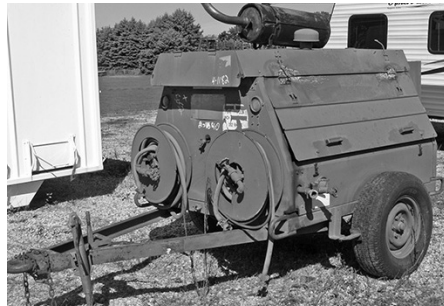

Bradford Freight Inc.

(517) 287-5108 • Cell: (941) 320-4826 • (517) 320-6105

North Adams, MI

**Int'l.
1600C
Easy Rider,**
dsl., auto.,
w/Barron
Bros. S.S.
spreader
box, w/mon.,
call.

• **'99 GMC
C8500,** Cat
dsl., auto.,
will take 12'
bed, 150,000
miles, **call**
• **'00 GMC
C8500,** Cat
dsl., auto.,
will take 17'
bed, 150,000
miles, **call.**

New 18' grain & silage box.

Davy air compressor, dsl., 125 cm.
U.S. Air Force retired.

**45' Above ground scales w/digi-
tal read out.**