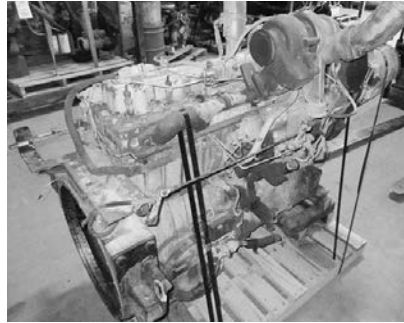

MICHIGAN Truck Parts

Since 1966

Committed to Providing Quality Recycled, Rebuilt and New Parts

Great Selection Of Used Engines! Tested & Guaranteed!

'09 Cat C7,
210 hp, S/N C7S07616, low miles,
(15) more in stock
to choose from!

Cat 3306,
various applications,
several in stock!

Cat C15,
several in stock, 6NZ, MXS, etc.,
call for details!

N14 Cummins Select Plus,
RedTop, 435 hp, CPL2592,
nice runner!

ISX Cummins,
nice used engines, non-EGR,
ERG & DPF, **all types in stock!**

8.3 Cummins,
used, tested mechanical & elec.,
various applications.

Det. 60 Series 12.7,
non-EGR & EGR, DDEC2, 3 & 4,
good runners & cores!

Det. 60 Series 14.0,
several nice running 515 hp
in stock!

Det. DD13,
450 hp, 610,595 miles, EPA07,
still in truck, **nice running!**