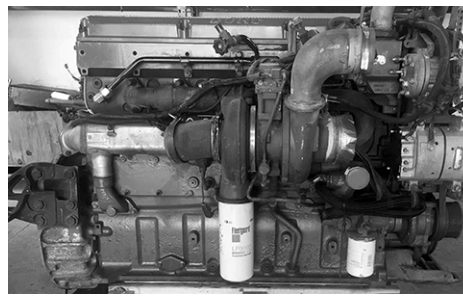

MICHIGAN Truck Parts

Since 1966

Committed to Providing Quality Recycled, Rebuilt and New Parts

Great Selection Of Used Engines! Tested & Guaranteed!

'09 Cat C7,
210 hp, S/N C7S07616, low miles,
(15) more in stock
to choose from!

Cat 3306,
various applications,
several in stock!

Cat C15,
several in stock, 6NZ, MXS, etc.,
call for details!

N14 Cummins Select Plus,
RedTop, 435 hp, CPL2592,
nice runner!

ISX Cummins,
nice used engines, non-EGR,
ERG & DPF, **all types in stock!**

8.3 Cummins,
used, tested mechanical & elec.,
various applications.

Det. 60 Series 12.7,
non-EGR & EGR, DDEC2, 3 & 4,
good runners & cores!

Det. 60 Series 14.0,
several nice running 515 hp
in stock!

Det. DD13,
450 hp, 610,595 miles, EPA07,
still in truck, **nice running!**