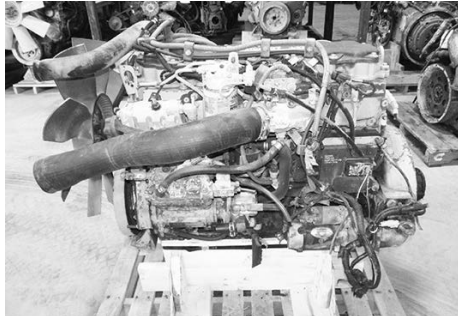

## QUALITY USED ENGINES

**Cat 3126,**  
250 hp, CKM32074,  
good used engine.

**Cat C11,**  
315 hp, KCA01419,  
low mileage engine.

**Cat C15,**  
475 hp, 6NZ41346.

**JD 4276,**  
105 hp, S/N 613688T, w/radiator.