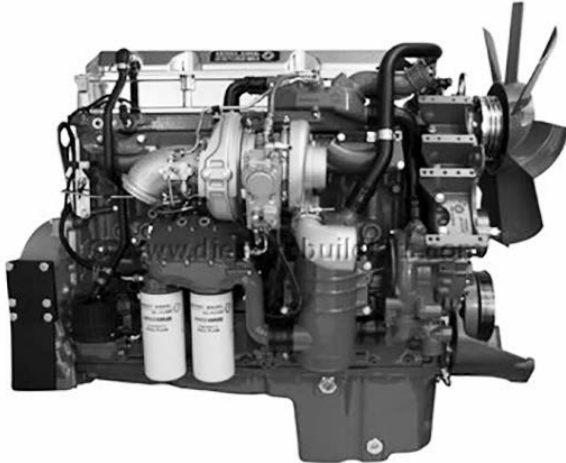

# **MICHIGAN** **Truck Parts**

Since 1966

*Committed to Providing Quality Recycled, Rebuilt and New Parts*

**Transmissions, Differentials,  
Transfer Cases, Steering Gears,  
Front Axles & More!**