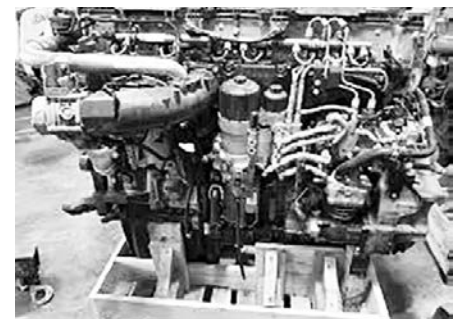

**Cummins ISX12,**  
CPL4589, low mileage engine.

**Cummins ISB,**  
215 hp, CPL8136, exc. runner.

**Hino J08E-TB,**  
260 hp, S/N 6HMXH07.7JT.B.

**Detroit 11.1 & 12.7,**  
DDEC 2, 3 & 4,  
several to choose from!