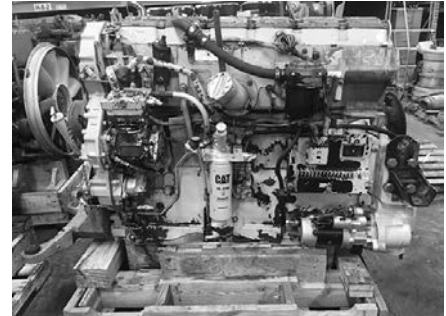

## QUALITY USED ENGINES

**Cat 3126,**  
250 hp, CKM32074,  
good used engine.

**Cat C11,**  
315 hp, KCA01419,  
low mileage engine.

**Cat C15,**  
475 hp, 6NZ41346.

**JD 4276,**  
105 hp, S/N 613688T, w/radiator.