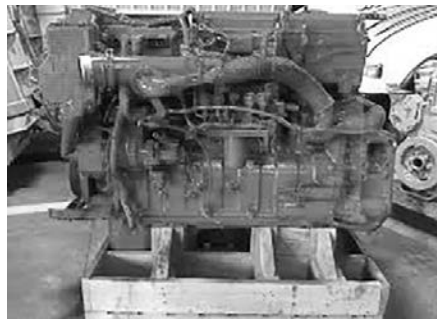

## QUALITY USED ENGINES

**Cat 3126,**  
250 hp, CKM32074,  
good used engine.

**Cat C11,**  
315 hp, KCA01419,  
low mileage engine.

**Cat C15,**  
475 hp, 6NZ41346.

**JD 4276,**  
105 hp, S/N 613688T, w/radiator.

**Cummins ISX12,**  
CPL4589, low mileage engine.

**Cummins ISB,**  
215 hp, CPL8136, exc. runner.

**Hino J08E-TB,**  
260 hp, S/N 6HMXH07.7JT.B.

**Detroit 11.1 & 12.7,**  
DDEC 2, 3 & 4,  
several to choose from!