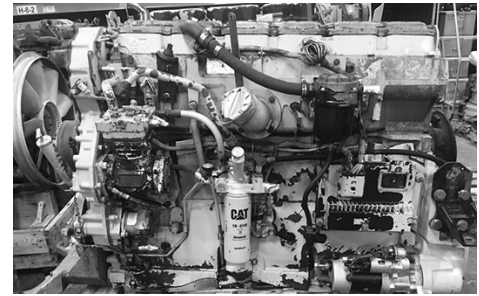

MICHIGAN Truck Parts

Since 1966

Committed to Providing Quality Recycled, Rebuilt and New Parts

Great Selection Of Used Engines! Tested & Guaranteed!

'09 Cat C7,
210 hp, S/N C7S07616, low miles,
(15) more in stock
to choose from!

Cat 3306,
various applications,
several in stock!

Cat C15,
several in stock, 6NZ, MXS, etc.,
call for details!

N14 Cummins Select Plus,
RedTop, 435 hp, CPL2592,
nice runner!

ISX Cummins,
nice used engines, non-EGR,
ERG & DPF, **all types in stock!**

8.3 Cummins,
used, tested mechanical & elec.,
various applications.

Det. 60 Series 12.7,
non-EGR & EGR, DDEC2, 3 & 4,
good runners & cores!

Det. 60 Series 14.0,
several nice running 515 hp
in stock!

Det. DD13,
450 hp, 610,595 miles, EPA07,
still in truck, **nice running!**