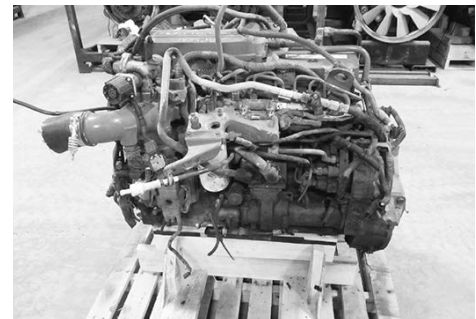

Cummins ISB,
215 hp, CPL8136, exc. runner.