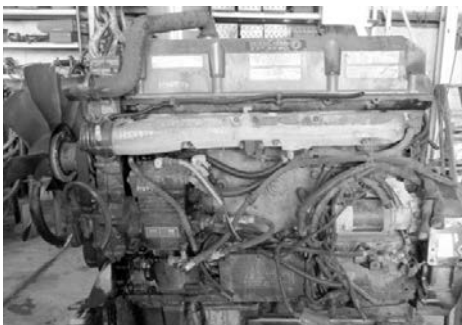

MICHIGAN Truck Parts

Since 1966

Committed to Providing Quality Recycled, Rebuilt and New Parts

Great Selection Of Used Engines! Tested & Guaranteed!

'09 Cat C7,
210 hp, S/N C7S07616, low miles,
(15) more in stock
to choose from!

Cat 3306,
various applications,
several in stock!

Cat C15,
several in stock, 6NZ, MXS, etc.,
call for details!

N14 Cummins Select Plus,
RedTop, 435 hp, CPL2592,
nice runner!

ISX Cummins,
nice used engines, non-EGR,
ERG & DPF, **all types in stock!**

8.3 Cummins,
used, tested mechanical & elec.,
various applications.

Det. 60 Series 12.7,
non-EGR & EGR, DDEC2, 3 & 4,
good runners & cores!

Det. 60 Series 14.0,
several nice running 515 hp
in stock!

Det. DD13,
450 hp, 610,595 miles, EPA07,
still in truck, **nice running!**