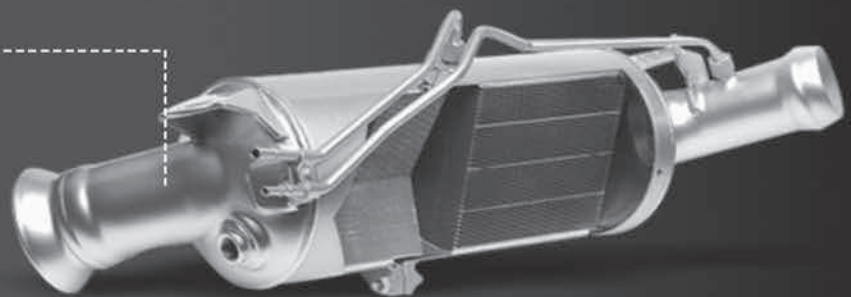

DPF CLEANING

Call for special fleet pricing.
New units available.