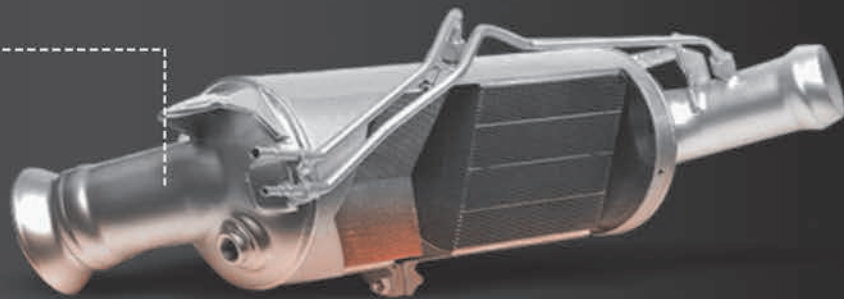

DPF CLEANING

Call for special fleet pricing.
New Exchange units available.